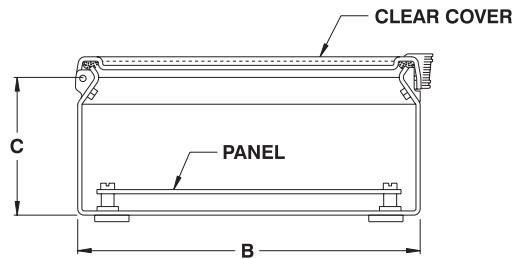

ensures a complete and durable water tight seal. The enclosures feature die cast hinges which are bound to the clear cover by a removable hinge pin. EXM's exclusive flange-mounted ¼ turn locking system ensures positive closing while leaving a full clear viewing area on the door. Each enclosure comes complete with a 14 GA galvanized inner panel, which mounts on welded nuts. The enclosure can be internally or externally mounted using the included wall

mounting feet. These feet have oblong holes to facilitate installation. Enclosures are finished with heat fused powder paint, electrostatically applied on a pretreated base. Box is ANSI/ASA 61 smooth gray.

**CSA Certified / UL Listed
NEMA/EEMAC 4-12 / IP66**

**Refer to p.734 to validate
choice of substrate for the
application**

SECTION B-B

SECTION A-A

CUSTOMIZE THIS
ENCLOSURE WITH **BOXCAD**
SIZE - COLOR - CUT-OUTS

CATALOG NUMBER	DIMENSIONS								SHIP WGT LBS.
	A	B	C	D	E	Fo	Fi	G	
5412 ESCHV060604	6	6	4	4.88	4.88	6.75	5.312	4	6
5412 ESCHV060606	6	6	6	4.88	4.88	6.75	5.312	4	6
5412 ESCHV100804	10	8	4	8.88	6.88	10.75	9.312	6	8
5412 ESCHV100806	10	8	6	8.88	6.88	10.75	9.312	6	10
5412 ESCHV121205	12	12	5	10.88	10.88	12.75	11.312	10	18
5412 ESCHV121206	12	12	6	10.88	10.88	12.75	11.312	10	18
5412 ESCHV161206	16	12	6	14.88	10.88	16.75	15.312	10	19
5412 ESCHV161208	16	12	8	14.88	10.88	16.75	15.312	10	20
5412 ESCHV161406	16	14	6	14.88	12.88	16.75	15.312	12	22
5412 ESCHV161410	16	14	10	14.88	12.88	16.75	15.312	12	24