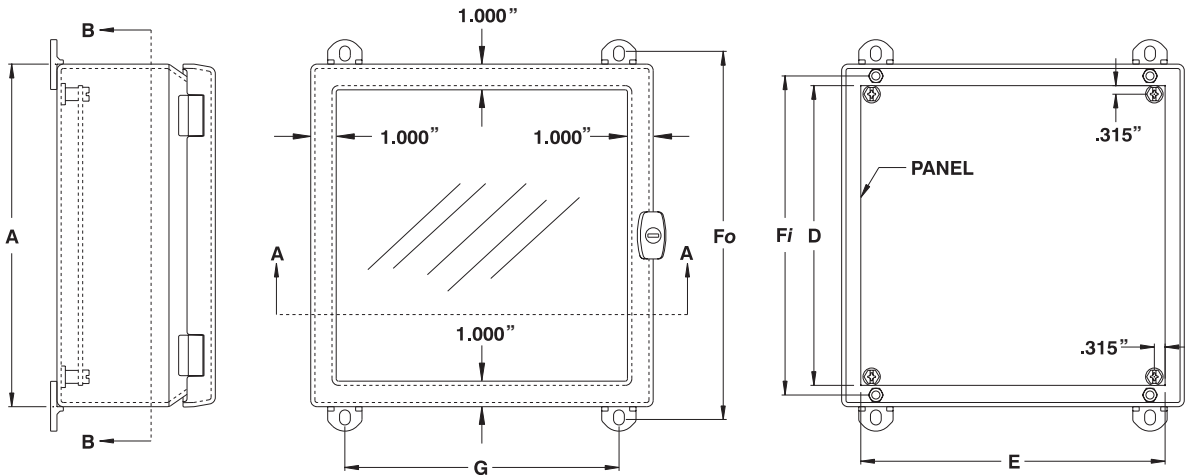

SECTION B-B