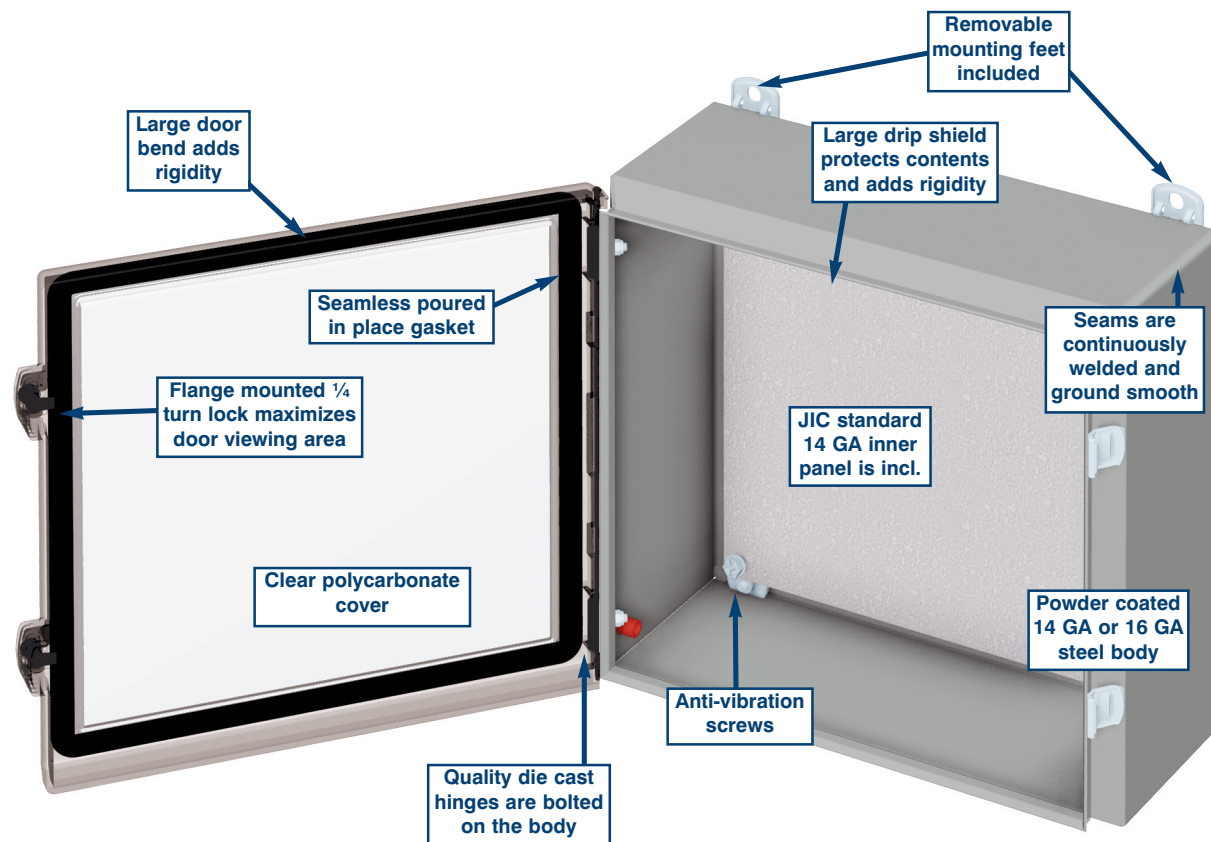

NEMA 4-12 ENCLOSURES

5412 ESCHV

JIC ENCLOSURES - CLEAR COVER (BOLT-ON FEET)

The 5412 ESCHV are used indoors or outdoors to protect the enclosed controls from dust, dirt, oil and water splashing. The enclosure bodies are made of high quality 16 GA steel, with continuously welded corner seams. The cover is made of clear polycarbonate. The opening has a curled lip around all sides to increase rigidity and prevent dripping water from entering the enclosure when the door is open. A high quality, robotically poured-in-place, seamless gasket

ensures a complete and durable water tight seal. The enclosures feature die cast hinges which are bound to the clear cover by a removable hinge pin. EXM's exclusive flange-mounted ¼ turn locking system ensures positive closing while leaving a full clear viewing area on the door. Each enclosure comes complete with a 14 GA galvanized inner panel, which mounts on welded nuts. The enclosure can be internally or externally mounted using the included wall

mounting feet. These feet have oblong holes to facilitate installation. Enclosures are finished with heat fused powder paint, electrostatically applied on a pretreated base. Box is ANSI/ASA 61 smooth gray.

**CSA Certified / UL Listed
NEMA/EEMAC 4-12 / IP66**

**Refer to p.734 to validate
choice of substrate for the
application**